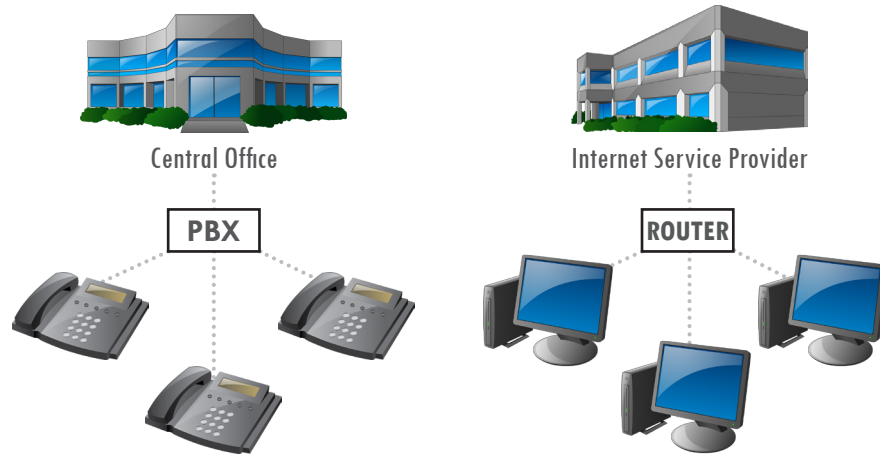

Outdated Costly Configuration

Typically: Legacy digital phones connect to a PBX, which consists of multiple line and station cards. The PBX then connects directly to your phone carrier via POTS, PRI, or Voice T-1 adding to the cost. Internet connectivity is usually handled separately by your ISP.

VS.